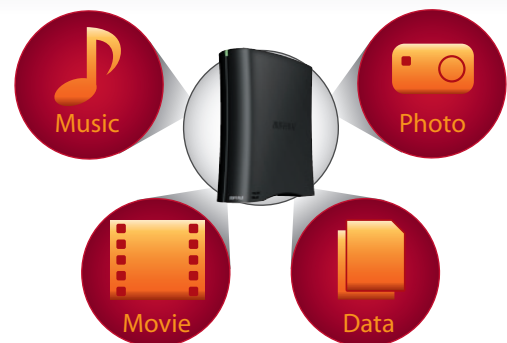

USB Port

*Plug-n-Play
and Speed*

Ethernet Port

*Accessibility
and Sharing*

Reduced Power Consumption

Features and Benefits

- Connect directly to your PC with USB or to your home network via Ethernet
- Switch connection modes with the click of a button
- Auto-Sensing 10/100 Ethernet Port
- Simplified file sharing for home or small office networks
- Easy to use and set up. No drivers needed.
- Ready to use out of the box. Just Connect and Go!
- SecureLockWare™ software for Windows® PCs encrypts your data, preventing unauthorized access
- Memeo™ AutoBackup software for PCs and Macs included

memeo™

Memeo™ Backup Software automatically backs up files from your PC and Mac® (LifeAgent).

Secure Lock Ware™

SecureLockWare™ Software for Windows® PCs encrypts your important personal data, protecting it from theft and unauthorized access.

TURBO USB

TurboUSB increases your USB file transfer speeds up to 20%.

Store & Back up Files in One Place!

HD-CE500LU2, HD-CE640LU2, HD-CE1.0TLU2, HD-CE1.5TLU2, HD-CE2.0TLU2

Specifications

Internal Hard Drives