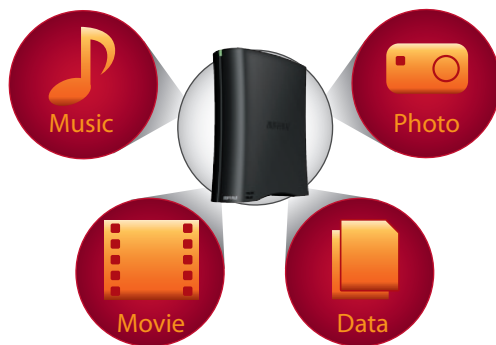

### High Speed Storage with Power Savings Mode

Buffalo's DriveStation with TurboUSB offers unprecedented USB performance enhanced by TurboUSB.

An innovative, fan-less design and power-saving mode make this DriveStation a dependable, economical and silent solution.

PLUG  
-n-  
PLAY

AUTO  
POWER  
ON/OFF

Faster Transfer Rates!

Reduce Power Consumption by up to 75%

Memeo™ AutoBackup

Automatically backs up  
your files from your PCs  
and Macs.

### Features and Benefits

- Faster Transfer Rates with TurboUSB
- Fast Serial ATA Hard Drive
- Supports USB 2.0
- Easy to use and set up. No drivers needed.
- Ready to use out of the box. Just Connect and Go!
- Connects to USB on any PC or Mac
- SecureLockWare™ software for Windows® PCs encrypts your data, preventing unauthorized access
- Memeo™ AutoBackup software for PCs and Macs included
- Power Savings mode reduces power consumption by up to 75%

Store thousands of music, video, photo and data files in one convenient location!

memeo™

Memeo™ Backup Software automatically backs up files from your PC and Mac® (LifeAgent).

Secure Lock Ware™

SecureLockWare™ Software for Windows® PCs encrypts your important personal data, protecting it from theft and unauthorized access.