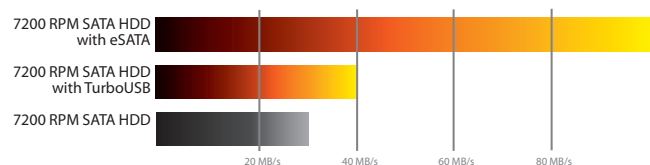

Four Operating Modes for Maximum Flexibility

RAID 5 Parity Mode:

RAID 0 Striping Mode:

RAID 1 Mirroring Mode:

Standard Mode (JBOD):

Standard USB vs. TurboUSB vs. eSATA

Throughput Rates up to 100MB/s

HD-RQS1TSU2/R5, HD-RQS2TSU2/R5

Specifications

Internal Hard Drives

Number of Drives	4
Hard Drive Sizes	250 GB, 500 GB
Total Capacity	1.0 TB, 2.0 TB
Rotational Speed	7200 RPM
Supported RAID Levels	0, 1, 5, JBOD

Interface

Standard Compliance	USB 2.0 / eSATA
Connectors	1 USB Series A / 1 eSATA
Data Transfer Rates	Max. 1.5 Gbps (eSATA Mode) Max. 480 Mbps (USB 2.0 Mode) Max. 12 Mbps (USB 1.1 Mode)