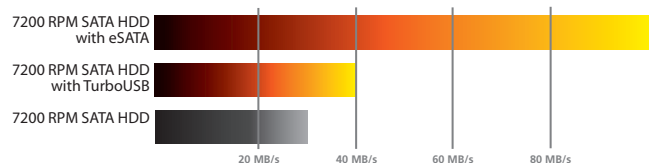

Four Operating Modes for Maximum Flexibility

RAID 5 Parity Mode:

RAID 0 Striping Mode:

RAID 1 Mirroring Mode:

Standard Mode:

Standard USB vs. TurboUSB vs. eSATA

Throughput Rates up to 100MB/s

HD-QS2.0TSU2/R5, HD-QS4.0TSU2/R5

Specifications

Internal Hard Drives

Number of Drives	4
Hard Drive Sizes	500 GB, 1.0 TB
Total Capacity	2.0 TB, 4.0 TB
Rotational Speed	7200 RPM
Supported RAID Levels	0, 1, 5, JBOD (Spanning)

USB Interface