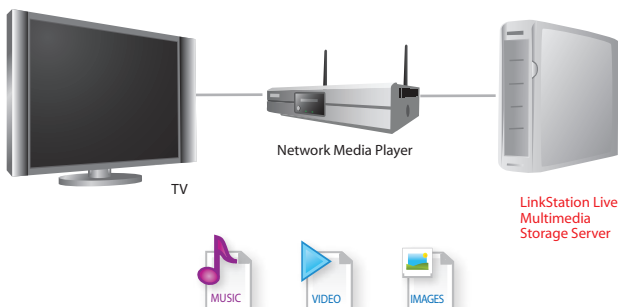

Multimedia Server

- Seamlessly Integrates with iTunes® 7 and allows you to Access your Music Files on the LinkStation from your iTunes Software
- Built-in DLNA™ CERTIFIED Media Server for Streaming Digital Media to any DLNA CERTIFIED Multimedia Device

- High Speed Processor and Fast 7200 RPM SATA Hard Drive
- Auto-Sensing 10/100/1000 Ethernet Port
- Space-Saving Compact and Aesthetic Design
- Minimal Power Consumption

USB Expandability

- Expand Storage by Adding a USB Hard Drive
- Scheduled Backup via USB 2.0 to External Storage
- Memo™ AutoBackup Software for Windows PCs Included
- Backup one LinkStation to another over your Network
- Built-in Print Server to print from Anywhere on your Network*

Stream Multimedia Content to TV or HDTV

Web Access Feature

Simply Access or Share Any File, Anywhere, Anytime on Any Computer with Web Access

From any web browser - no software required

HS-DH320GL, HS-DH500GL, HS-DH750GL, HS-DH1000GL