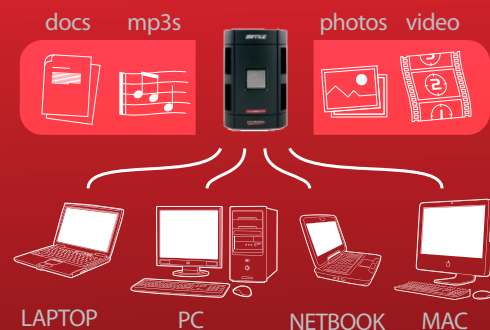

Dual-Drive Shared Storage with Web Access

The LinkStation Pro Duo is a dual-drive NAS solution that can be configured in RAID 0 for performance or RAID 1 for redundant storage. If one drive fails, the other still has a copy of the data. As an Active Directory client the LinkStation Pro Duo can be integrated into any business network.

ACCESS AND SHARE
YOUR FILES REMOTELY
OVER THE INTERNET
FROM ANYWHERE

Features and Benefits

- Share and access your files over the Internet using Web Access
- Active Directory integration
- Supports RAID 1 Mirroring, RAID 0 Striping or JBOD (2 individual drive letters)
- Access your data from any PC or Mac
- Easy Setup does not require drivers
- Supports UPS connectivity
- Two USB 2.0 ports*
- 10/100/1000 Ethernet with JumboFrame support
- Minimal power consumption
- DLNA CERTIFIED for streaming content to DLNA devices*
- Includes Memeo backup software for automatic backup from your PCs and Macs (LifeAgent)

Maximum Storage or Maximum Reliability

RAID 0 "STRIPING" MODE

RAID 1 "MIRRORING" MODE

OR

Get maximum storage with the increased capacity of two striped hard drives or the extra security of automatic data mirroring in one box.

Easy Data Sharing

Allow multiple users/family members to store and access data on your LinkStation Pro Duo

LS-W1.0TGL/R1, LS-W2.0TGL/R1

Specifications

LAN Interface

Data Transfer Rates	10 / 100 / 1000 Mbps
Connector Type	RJ-45
Number of Ports	1