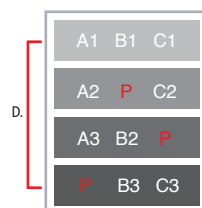

RAID Support for Maximum Flexibility and Reliability

RAID 0
Striping Mode

RAID 1
Mirroring Mode

RAID 5
Parity Mode

RAID 6
Double Parity Mode

RAID 10
Striped Mirror Mode

TS-QVH4.0TL/R6, TS-QVH8.0TL/R6, TS-QVH12TL/R6

SPECIFICATIONS

LAN Interface

Data Transfer Rates	10 / 100 / 1000 Mbps
Connector Type	RJ-45
Number of Ports	2

Internal Hard Drives

Number of Drives	4
Drive Interface	SATA 3 Gb/s
Hard Drive Sizes	1.0 TB, 2.0 TB, 3.0 TB
Total Capacity	4.0 TB, 8.0 TB, 12.0 TB
Supported RAID Levels	0, 1, 5, 6, 10, Normal