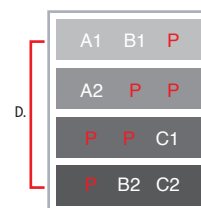

RAID Support for Maximum Flexibility and Reliability

RAID 0
Striping Mode

RAID 1
Mirroring Mode

RAID 5
Parity Mode

RAID 6
Double Parity Mode

RAID 10
Striped Mirror Mode

TS-QVH4.0TL/R6, TS-QVH8.0TL/R6, TS-QVH12TL/R6

SPECIFICATIONS

LAN Interface

Data Transfer Rates	10 / 100 / 1000 Mbps
Connector Type	RJ-45
Number of Ports	2

Internal Hard Drives

Number of Drives	4
Drive Interface	SATA 3 Gb/s
Hard Drive Sizes	1.0 TB, 2.0 TB, 3.0 TB
Total Capacity	4.0 TB, 8.0 TB, 12.0 TB
Supported RAID Levels	0, 1, 5, 6, 10, Normal