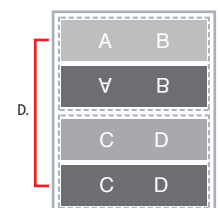

RAID Support for Maximum Flexibility and Reliability

RAID 0
Striping Mode

RAID 1
Mirroring Mode

RAID 5
Parity Mode

RAID 6
Double Parity Mode

RAID 10
Striped Mirror Mode

TS-QVH4.0TL/R6, TS-QVH8.0TL/R6, TS-QVH12TL/R6

SPECIFICATIONS

LAN Interface

Data Transfer Rates	10 / 100 / 1000 Mbps
Connector Type	RJ-45
Number of Ports	2

Internal Hard Drives

Number of Drives	4
Drive Interface	SATA 3 Gb/s
Hard Drive Sizes	1.0 TB, 2.0 TB, 3.0 TB
Total Capacity	4.0 TB, 8.0 TB, 12.0 TB
Supported RAID Levels	0, 1, 5, 6, 10, Normal