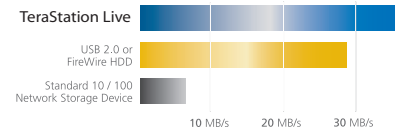

High Speed NAS