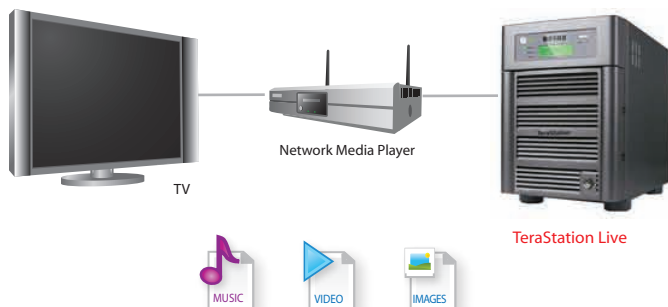

Stream Multimedia Content to TV or HDTV