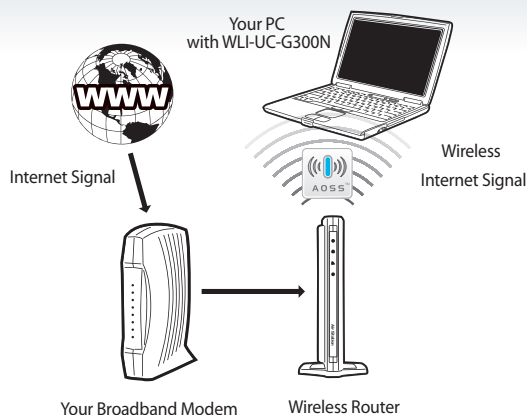

Buffalo's Wireless-N Compact USB 2.0 Adapter offers a sleek and convenient way to add high-speed wireless connectivity through an available USB port on your Windows laptop or desktop. With faster wireless data rates and more coverage than legacy 802.11 products, Buffalo's wireless solutions provide sufficient bandwidth, range, and reliability to stream High-Definition (HD) video, voice, and music. Support for the AirStation One-Touch Secure System™ (AOSS™) allows you to set up a high-speed, secure wireless network within minutes. Enjoy the freedom of high-speed media streaming - wirelessly!

Wirelessly connect to the internet

- Send Email
- Download Music
- Stream Video

USB Port

Add high-speed wireless connectivity through an available USB port on your laptop or desktop

- General Home Use
- Small Office

Features and Benefits

- Designed to meet IEEE 802.11n Draft 2.0 standard specifications
- Wi-Fi Certified™ to insure compatibility with other certified devices
- Faster speed and greater range than standard 802.11g
- Great for High-Speed Multimedia Streaming or Online Gaming
- Push-button Setup with AirStation One-Touch Secure System™ (AOSS™)
- Supports WPA2, WPA-PSK (TKIP, AES), and 128/64-bit WEP Security
- USB 2.0 support
- Backward compatible with 802.11g and 802.11b
- For best performance, use with Buffalo Nfiniti Wireless-N Router

Easy & Secure Wireless Setup with AOSS

Usage Guide

	COVERAGE	
	G	N
	SPEED	
Internet	●	●
Email	●	●
Music	●	●
Video	●	●
Gaming	●	●
Internet Phone	●	●