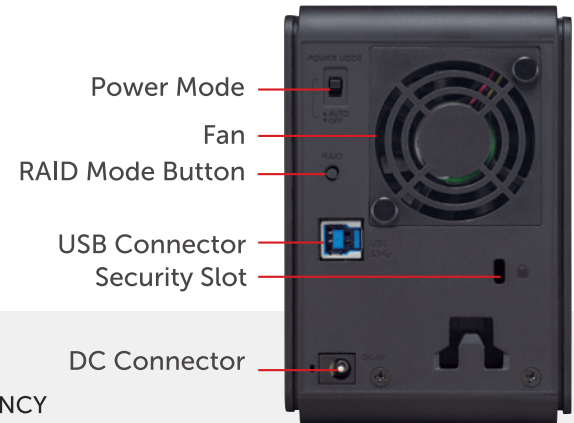

HIGH PERFORMANCE HARD DRIVES

DriveStation Duo features two high performance hard drives optimized for continuous 24/7/365 operation with enhanced RAID performance.

EASY SCHEDULED BACKUP

DriveStation Duo USB 3.0 is perfect for backing up your important files. Disaster and hard drive failures can occur unexpectedly; don't leave your important files and treasured memories in the hands of chance. DriveStation Duo features one free license of NovaBACKUP Professional for Windows PCs and servers and Time Machine® support for backing up Mac computers.

FLEXIBLE STORAGE AND REDUNDANCY

DriveStation Duo provides users the flexibility to easily maximize capacity or protect their data using RAID redundancy.

- RAID 0 combines both drives into a single array offering maximum storage capacity with no redundancy.
- RAID 1 offers maximum redundancy by mirroring both drives, offering automatic data duplication.

PERFECT FOR OFFICES & CREATIVE PROFESSIONALS

With dual high performance hard drives, RAID redundancy and scheduled backup support, DriveStation Duo is an ideal solution for small business environments and creative professionals. Its compact design fits easily on a desktop next to a PC, and it can be used to back up an office server.

HDD Size ↓	HD	MP3	Photo
2 TB	1,000 *	500,000	900,000*
3 TB	1,500	750,000	1,350,000
4 TB	2,000	1,000,000	1,800,000
6 TB	3,000	1,500,000	2,700,000
8 TB	4,000	2,000,000	3,600,000

PRODUCT SPECIFICATIONS

24/7 TECH SUPPORT | 3 YEAR WARRANTY
(866) 752-6210 | USA & Canada Only

INTERNAL HARD DRIVES

Number of Drives: 2
Drive Interface: SATA 3 Gbps
Hard Drive Sizes: 2 TB, 3 TB, 4 TB
Supported RAID: 0/1/JBOD (Individual Disks)

LAN INTERFACE

Interface: USB 3.0 / USB 2.0
Number of Ports: 1
Data Transfer Rates: Max 5 Gb/s (USB 3.0 mode)
Max 480 Mb/s (USB 2.0 mode)

OTHER

Dimensions (L x W x H): 8.03 x 3.4 x 5 in
Weight: 4.85 lbs
Power Consumption: Max. 48 W
Power Supply: Internal AC 100-240V Universal, 50/60Hz
Client OS Support: Windows® 8.1 (32-bit/64-bit), Windows® 8 (32-bit/64-bit), Windows® 7 (32-bit/64-bit), Windows Vista® (32-bit/64-bit), Windows® XP, Windows® Server 2008 (32-bit/64-bit), Windows® Server 2008 R2 (64-bit), Mac OS® X 10.6 - 10.9*

*Some included optional utilities are not supported.

BOX CONTENTS

DriveStation Duo, Setup CD-ROM, Quick-Setup Guide, USB 3.0 Cable, AC Adapter, Warranty Statement

PRODUCT MODELS

HD-WH4TU3R1, HD-WH6TU3R1, HD-WH8TU3R1