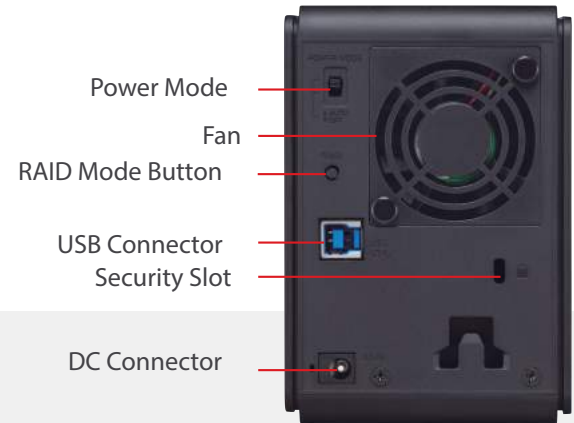

DriveStation™ Duo

High Performance RAID Storage & Backup

PRODUCT FEATURES

EASY TO USE STORAGE

With terabytes of storage, DriveStation Duo USB 3.0 provides a reliable, easy to use storage solution to quickly expand the capacity of your PC and Mac® computers with universal USB 3.0 plug-and-play. For physical security, this device features a Kensington security slot on the back.

HIGH PERFORMANCE HARD DRIVES

DriveStation Duo features two high performance hard drives optimized for continuous 24/7/365 operation with enhanced RAID performance.

EASY SCHEDULED BACKUP

DriveStation Duo USB 3.0 is perfect for backing up your important files. Disaster and hard drive failures can occur unexpectedly; don't leave your important files and treasured memories in the hands of chance. DriveStation Duo features one free license of NovaBACKUP Business Essentials for Windows PCs and servers and Time Machine® support for backing up Mac computers.

FLEXIBLE STORAGE AND REDUNDANCY

DriveStation Duo provides users the flexibility to easily maximize capacity or protect their data using RAID redundancy.

- RAID 0 combines both drives into a single array offering maximum storage capacity with no redundancy.
- RAID 1 offers maximum redundancy by mirroring both drives, offering automatic data duplication.

PERFECT FOR OFFICES & CREATIVE PROFESSIONALS

With dual high performance hard drives, RAID redundancy and scheduled backup support, DriveStation Duo is an ideal solution for small business environments and creative professionals. Its compact design fits easily on a desktop next to a PC, and it can be used to back up an office server.

HDD Size ↓	HD	🎵	📷
2TB	1,000 *	500,000*	900,000 *
3TB	1,500	750,000	1,350,000
4TB	2,000	1,000,000	1,800,000
6TB	3,000	1,500,000	2,700,000
8TB	4,000	2,000,000	3,600,000

PRODUCT SPECIFICATIONS

INTERNAL HARD DRIVES

Number of Drives:	2
Drive Interface:	SATA 3 Gbps
Hard Drive Sizes:	2 TB, 3 TB, 4 TB
Supported RAID:	0/1/JBOD (Individual Disks)

LAN INTERFACE

Interface:	USB 3.0 / USB 2.0
Number of Ports:	1
Data Transfer Rates:	Max 5 Gb/s (USB 3.0 mode) Max 480 Mb/s (USB 2.0 mode)

BOX CONTENTS

DriveStation Duo, Setup CD-ROM, Quick-Setup Guide, USB 3.0 Cable, AC Adapter, Warranty Statement

Software License

- Windows® SecureLock
- NovaStor NovaBackup

PRODUCT MODELS

HD-WH4TU3R1, HD-WH6TU3R1, HD-WH8TU3R1

OTHER

Dimensions (L x W x H):	8.03 x 3.4 x 5 in
Weight:	4.85 lbs
Power Consumption:	Max. 48W
Power Supply:	Internal AC 100-240V Universal, 50/60Hz
Client OS Support:	Windows® 10

- Windows® 8.1 (32-bit/64-bit)
- Windows® 8 (32-bit/64-bit)
- Windows® 7 (32-bit/64-bit)
- Windows Vista® (32-bit/64-bit)
- Windows® XP
- Windows® Server 2008 (32-bit/64-bit)
- Windows® Server 2008 R2 (64-bit)
- Mac OS® X 10.6 - 10.9*

*Some included optional utilities are not supported.

24/7 TECH SUPPORT | 2 YEAR WARRANTY
(866) 752-6210 | USA & Canada Only