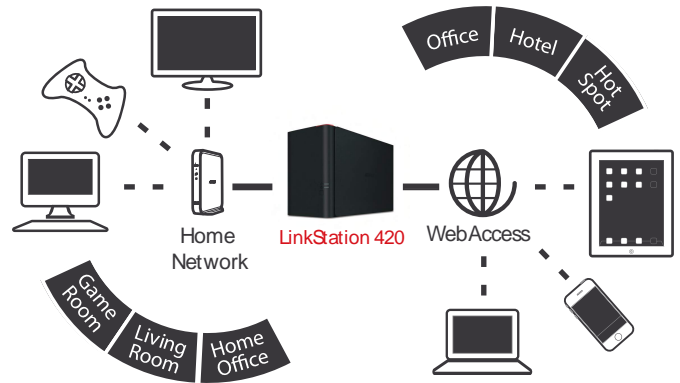

LINKSTATION NAS SYSTEM

LinkStation 420 runs on Buffalo's LinkStation NAS System, providing a host of useful features from network file sharing and security to RAID management, remote access and more. Included on all Buffalo LinkStation devices, LinkStation NAS System simplifies your everyday data needs.

STREAM YOUR FAVORITE MEDIA

LinkStation 420 is DLNA Certified and it can be used as an iTunes server to stream all of your favorite music, movies and shows to multiple devices simultaneously.

FREE PERSONAL CLOUD SERVICE

Buffalo's free WebAccess service allows you to create a personal cloud for easy remote access and file sharing with anyone, anywhere over the Internet. Your data remains securely stored in one place on your home network, but you can access it quickly from any computer, tablet or smartphone device over the web.

USB PORT

LinkStation 420 features a USB 2.0 port on the back of the unit for added functionality. Attach a printer to the network or add a hard drive to back up your LinkStation 420 NAS.

Simplified Media Streaming & Remote Access!