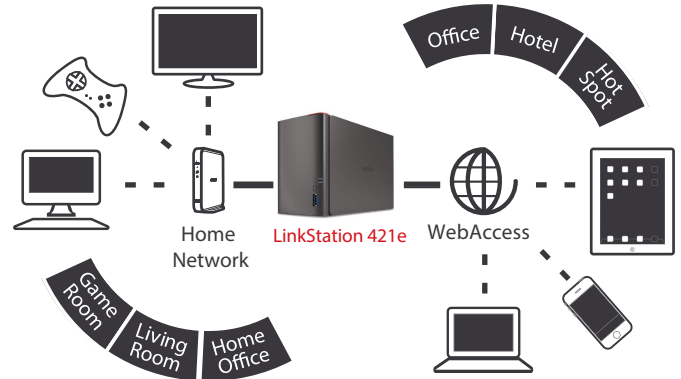

Simplified Media Streaming & Remote Access!

MODELS

LS421DE

BOX CONTENTS

LinkStation 421e, Setup CD-ROM, Quick-Setup Guide, Ethernet Cable, AC Adapter, AC Cable, Warranty Statement

SPECIFICATIONS

INTERNAL HARD DRIVES

Number of Bays: 2 Empty Bays (HDDs not included)
Drive Interface: SATA 3 Gbps
Supported RAID Levels: 0, 1, JBOD (Individual Disks)
(RAID only supported when two hard drives are inserted.)

LAN INTERFACE

Standard Compliance: (10BASE-T)IEEE802.3, (100BASE-TX)IEEE802.3u, (1000BASE-T)IEEE802.3ab
Number of Ports: 1
Data Transfer Rates: 10/100/1000 Mbps
Supported Protocols: TCP/IP
Network File Services: CIFS/SMB, AFP, HTTP/HTTPS, FTP
Connector Type: RJ-45

USB INTERFACE

Standard Compliance: USB 2.0, USB 3.0
Connector Type: A type
Number of Ports: 1 x USB 2.0
1 x USB 3.0
Data Transfer Rates: 480 Mbps (USB 2.0)
5 Gbps (USB 3.0)

OTHER

Dimensions (W x H x D): 3.43 x 5 x 8.03 in
Weight: 5.29 lbs
Power Consumption: Max. 48W
Power Supply: External AC 100-240V
Universal, 50/60 Hz
Client OS Support: Windows® 10
Windows® 8 (32-bit/64-bit)
Windows® 8.1 (32-bit/64-bit)
Windows® 7 (32-bit/64-bit)
Windows Vista® (32-bit/64-bit)
Windows® XP, Windows® 2000
Windows Server® 2003
Windows Server® 2008
Mac OS® X up to 10.10

24/7 TECH SUPPORT | 3 YEAR WARRANTY

(866) 752-6210 | USA & Canada Only